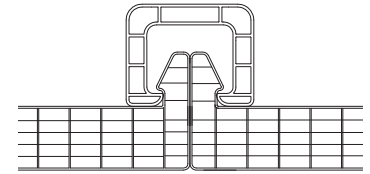

Horizon Translucent Daylighting Systems

Multiwall Polycarbonate Glazing Performance Values

	LT	SHGC	U-VALUE	R-VALUE
C-Series™ Canopy Systems				
20mm 6 Wall Clear IR ²	35%	0.43	0.35	2.86
20mm 6 Wall Opal IR ²	29%	0.35	0.36	2.78
20mm 6 Wall Clear	65%	0.68	0.30	3.79
20mm 6 Wall Opal	40%	0.45	0.30	3.79
20mm 6 Wall Green	48%	0.53	0.30	3.79
20mm 6 Wall Blue	48%	0.53 _v	0.30	3.79
20mm 6 Wall Bronze	30%	0.50	0.30	3.79

20mm - 6 Wall - Standing Seam

S-Series™ Metal Framed Structural Skylights

Single Glazed Systems

16mm 3 Wall Clear	74%	0.75	0.40	2.50
with Lumira ²	52%	0.57	0.26	3.85
16mm 3 Wall Opal	52%	0.63	0.40	2.50
with Lumira	48%	0.53	0.26	3.85
25mm 3 Wall Clear	72%	0.78	0.34	2.94
with Lumira ²	49%	0.54	0.16	6.25
25mm 3 Wall Opal	35%	0.50	0.34	2.94
with Lumira	27%	0.40	0.16	6.25
25mm 3 Wall Opal IR ²	24%	0.37	0.36	2.78
25mm 3 Wall Bronze	35%	0.51	0.34	2.94
25mm 7 Wall Clear	63%	0.61	0.29	3.45
25mm 7 Wall Opal	27%	0.37	0.29	3.45