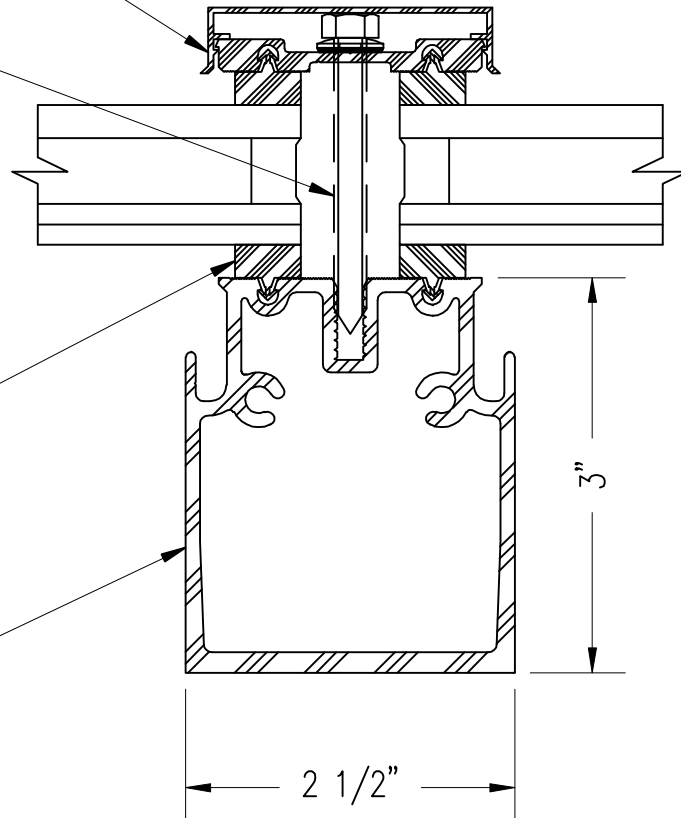

ALUMINUM RAFTER CAP
WITH SNAP-ON CLOSURE

1/4-14 STAINLESS STEEL
HEX HEAD SCREWS WITH
SEALED WASHERS AT 12" O.C.

"T" GASKET TYP.

PINNACLE 300 RAFTER

WASCO PRODUCTS, INC.
22 PIONEER AVENUE, SANFORD, MAINE 04073
(207) 324-8060, FAX (207) 490-5271

**PINNACLE 300
RAFTER DETAIL**

D10